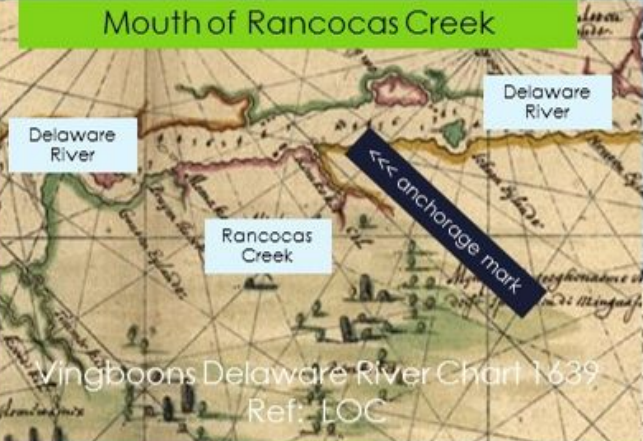

### Mouth of Rancocas Creek

Amico Island Park

Hawk Island

Main Shipping Channel Buoy #22

Wingboons Delaware River Chart 1639  
Ref: LOC

General Location  
1639 Anchorage Mark

Delaware River

Delaware River

Amico Island Park >>>

<<< Hawk Island

4 Mile Paddling Circuit

Mouth of Rancocas Creek  
Paddle Point

General Location  
Anchorage Mark

Legend  
Delaware River

4 Mile Circuit

Hawk Island

Rancocas Creek

Delaware River

Dredge Harbor

Mouth of Rancocas Creek

Amico Island Park

Hawk Island

Shipping Channel

Glen Foerd Estate  
1850

Mouth Rancocas Creek